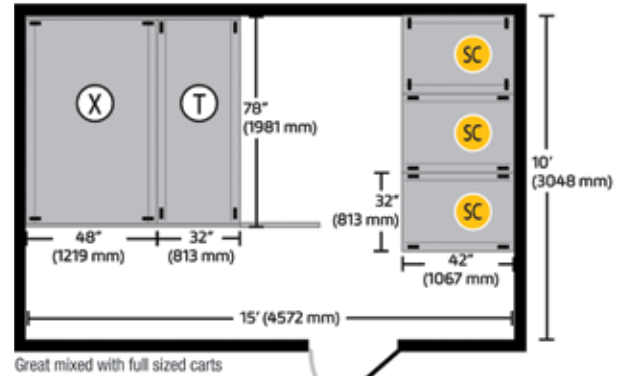

GEARBOSS® SPORT CART

SPACE

Maximize cubic volume by densely organizing equipment in carts

MOBILITY

Effective storage that lets you roll an entire closet of gear right to the place where you are going to issue it or use it

ORGANIZATION

Create natural organization boundaries that are easily configured by team and by items

FLEXIBILITY

Shelves and racks reconfigure and easily relocate

SANITATION

Designed to provide optimum air flow

SECURITY

Designed to lock, secure, organize and inventory your equipment with lockable doors and sliding side panel options

SPORTCART PLACEMENT EXAMPLES

Mobile storage on a smaller scale - as a trainer cart, it's perfect for storing tools, medical equipment or other small items.