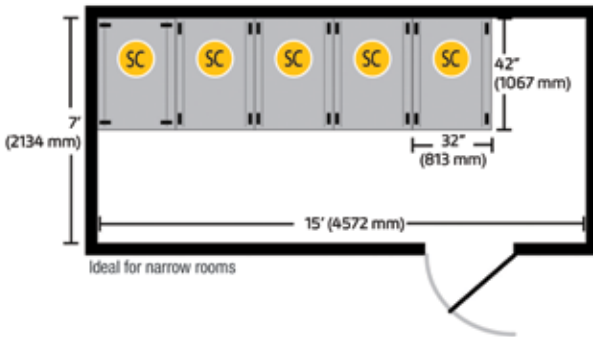

GEARBOSS® SPORT CART

SPACE

Maximize cubic volume by densely organizing equipment in carts

MOBILITY

Effective storage that lets you roll an entire closet of gear right to the place where you are going to issue it or use it

ORGANIZATION

Create natural organization boundaries that are easily configured by team and by items

FLEXIBILITY

Shelves and racks reconfigure and easily relocate

SANITATION

Designed to provide optimum air flow

SECURITY

Designed to lock, secure, organize and inventory your equipment with lockable doors and sliding side panel options

SPORTCART PLACEMENT EXAMPLES

Mobile storage on a smaller scale - as a trainer cart, it's perfect for storing tools, medical equipment or other small items.